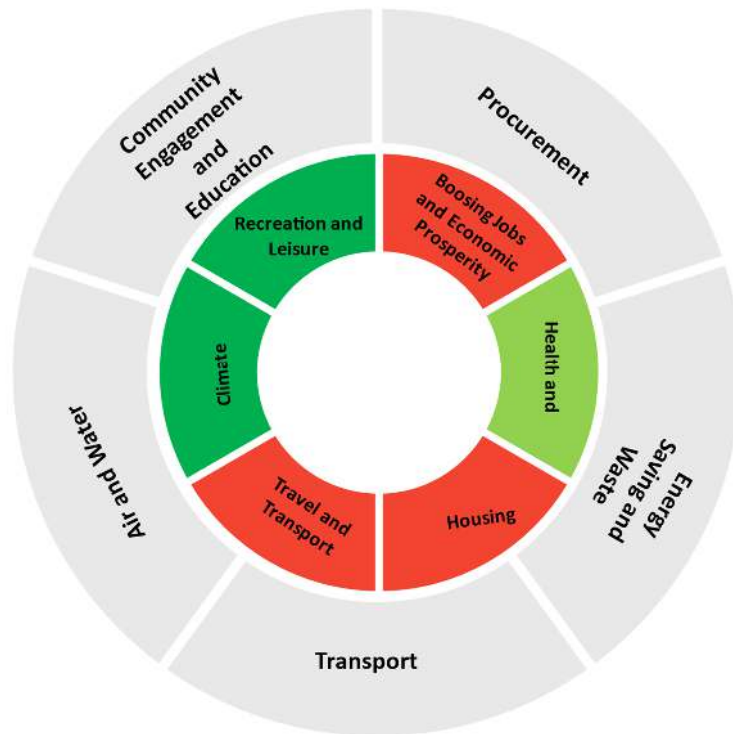

Climate Strategy – Project Impact Assessment

**Project: Library refurbishment**

**Date of Assessment: 18.10.2024**

**How is the project scored?**

The **outer ring** scores the project against the climate strategy impact.

1	Long lasting negative impact
2	Short term or limited negative impact
3	No known Impact
4	Short term or limited positive impact
5	Long lasting positive impact

The **inner ring** scores the project against the Business Plan Deliverables.